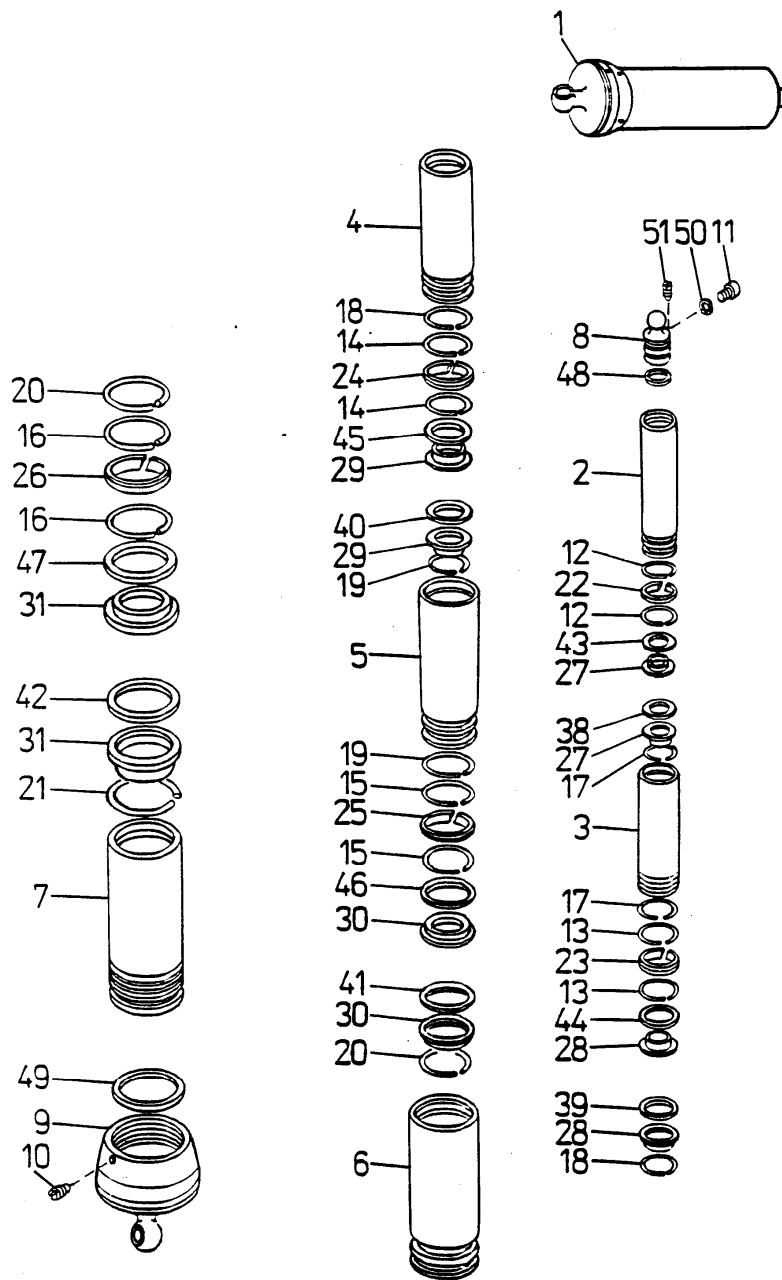

# TELESCOPIC CYLINDER TATRA

TATRA 815.2 (7.47) G100x5x1520.10

3369000360

reparatur kit No.  
63078

pos	Order No.	Order No. TATRA	description	pce
38	100x110x12 S605 HALLITE	9907004520	manžeta - collar	1
39	120x130x12 S605 HALLITE	9907004530	manžeta - collar	1
40	140x150x12 S605 HALLITE	9907004540	manžeta - collar	1
41	160x175x12 S605 HALLITE	9907004550	manžeta - collar	1
42	185x200x12 S605 HALLITE	9907004560	manžeta - collar	1
49	196,22x5,33 S605 HALLITE	9907004620	kroužek - sealing ring	1