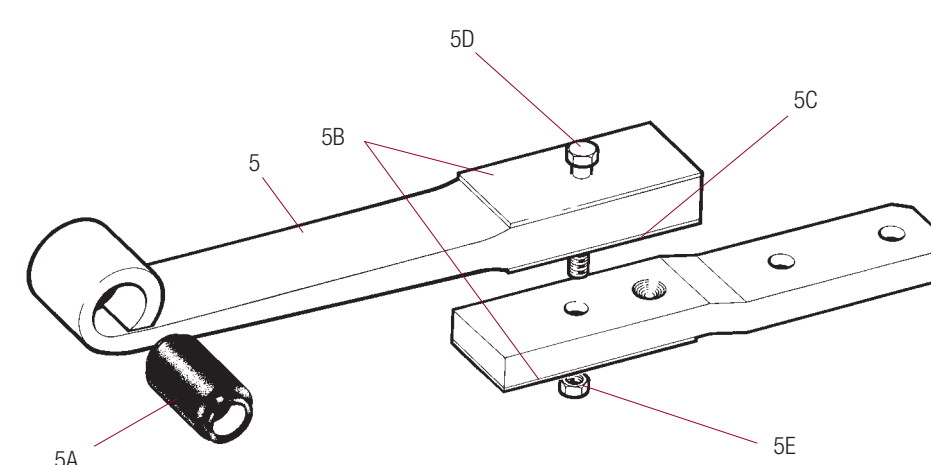

FL9000M Trailing Arm Assy.

an **ArvinMeritor** brand

Dual Side Cradle Lift

Suitable for use with FL9000 and FL9000L Suspensions
Kit No. 95223188

Item	Description	Part Number
1	Cradle Assembly	21223183
2	Spacer Tube	21223186
3	M24 Form D Washer	99542001
4	Clamp (Top Half)	21223173
5	Clamp (Bottom Half)	21223172
6	Nut, M10	99527005
7	Screw, M10	99518004
8	Spring Washer, M10	99510006
9	Airspring	21222663
10	Screw, M10	99518001
11	Stud Elbow Adaptor	21223053
12	Elbow Adaptor	21223190
13	Bolt, M24	21222231
14	Nut, M24	99527006