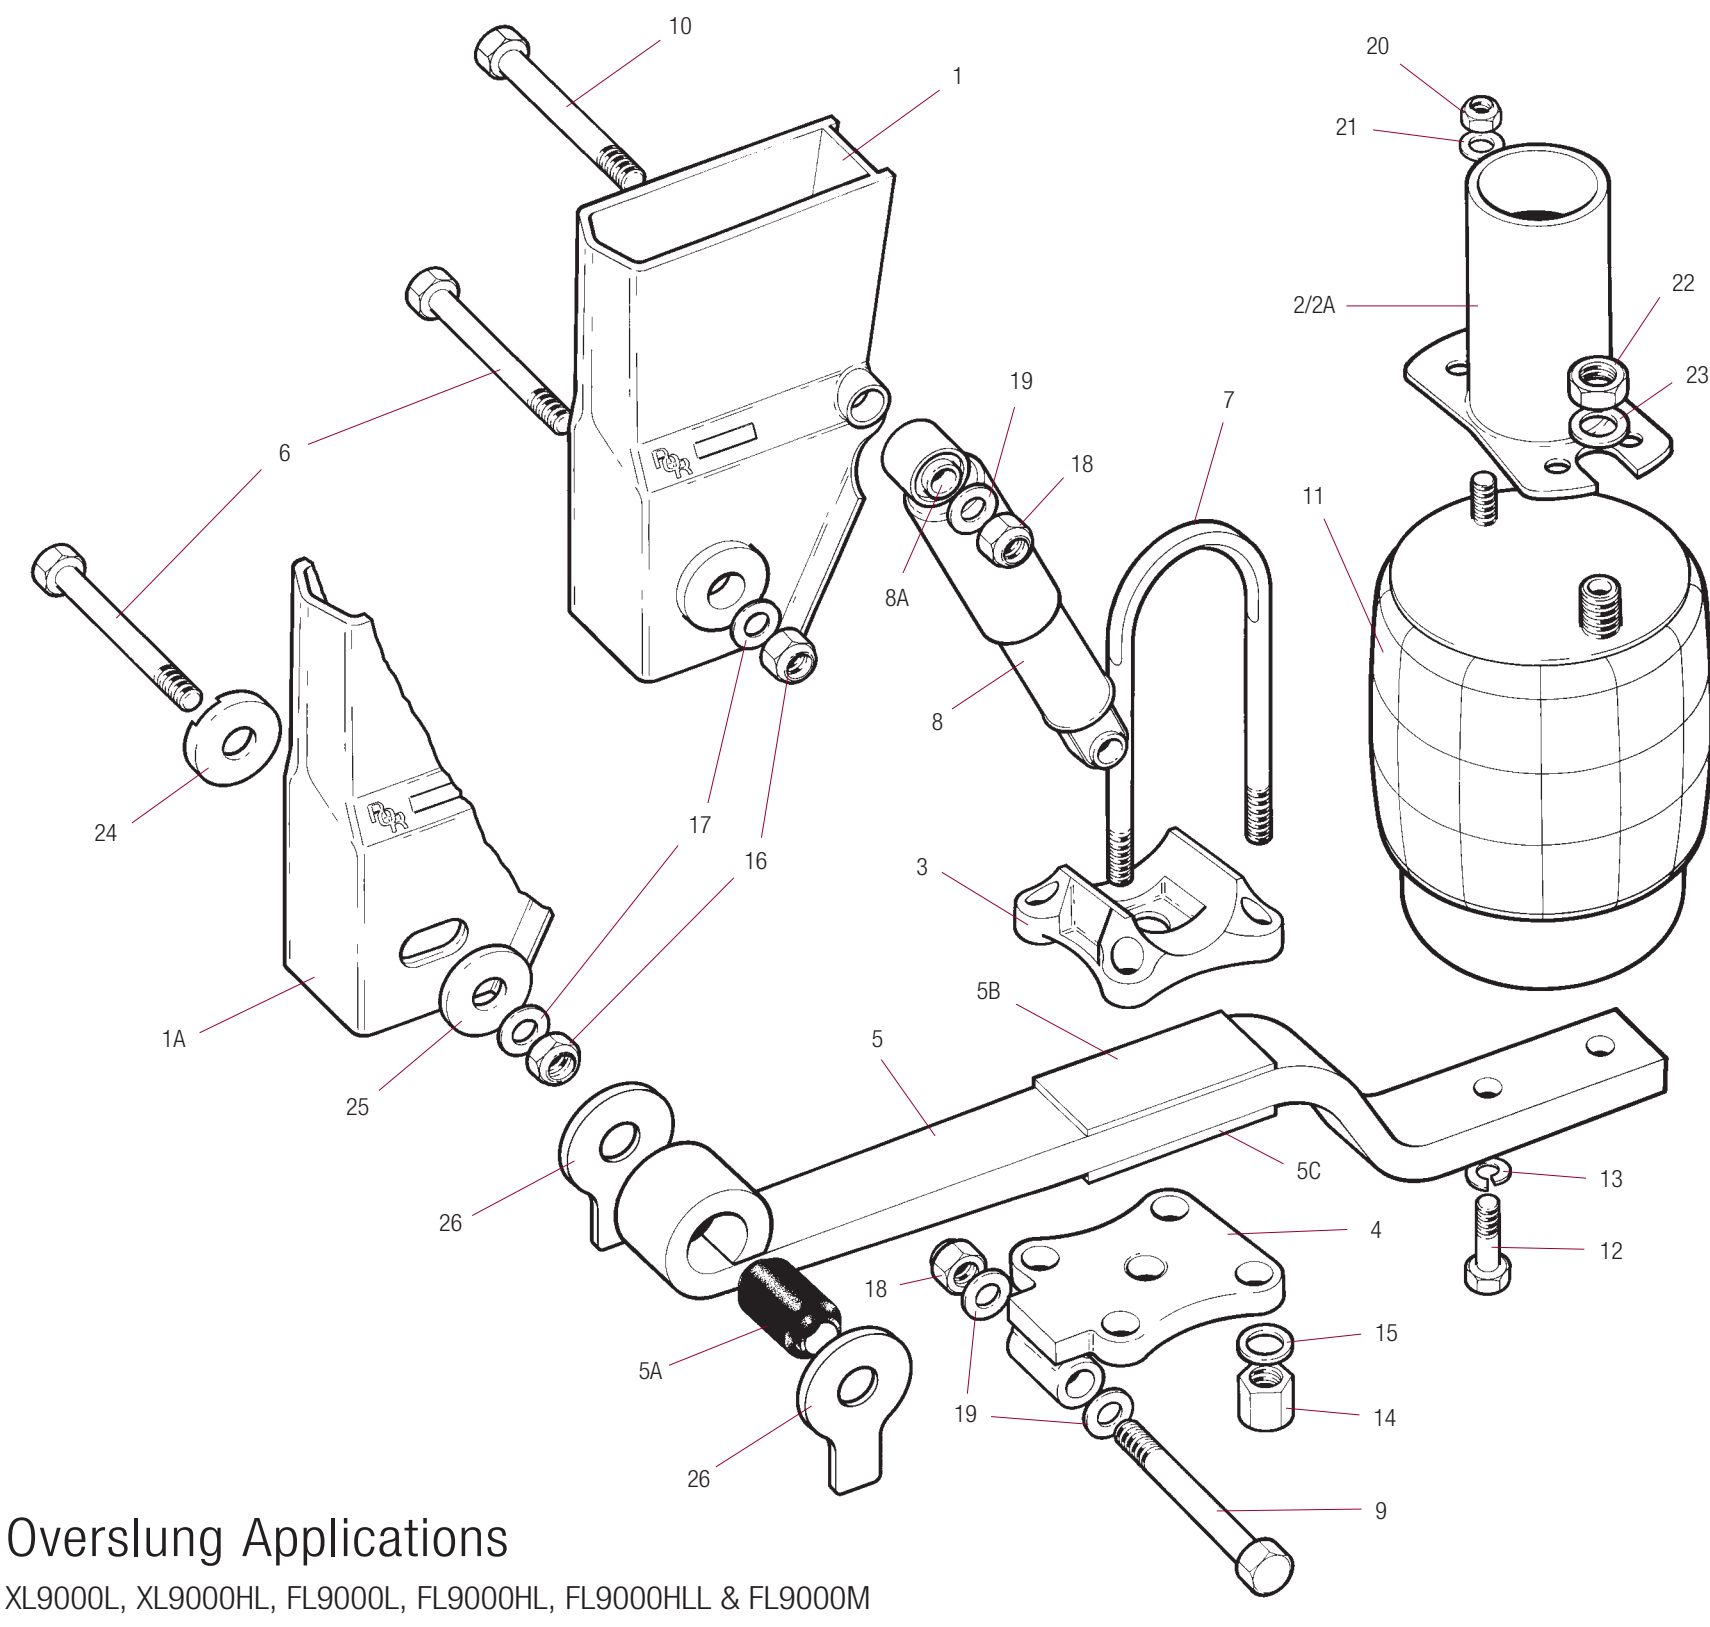

Overslung Applications

XL9000L, XL9000HL, FL9000L, FL9000HL, FL9000HLL & FL9000M