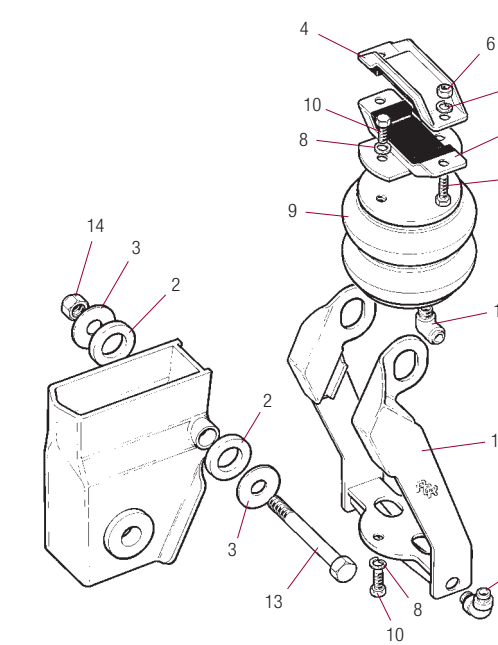

### Dual Side Cradle Lift

Suitable for use with FL9000 and FL9000L Suspensions  
Kit No. 95223188

Item	Description	Part Number
1	Cradle Assembly	21223183
2	Spacer Tube	21223186
3	M24 Form D Washer	99542001
4	Clamp (Top Half)	21223173
5	Clamp (Bottom Half)	21223172
6	Nut, M10	99527005
7	Screw, M10	99518004
8	Spring Washer, M10	99510006
9	Airspring	21222663
10	Screw, M10	99518001
11	Stud Elbow Adaptor	21223053
12	Elbow Adaptor	21223190
13	Bolt, M24	21222231
14	Nut, M24	99527006

### Axle Lift

Suitable for use with FL9000M Suspensions  
M30 Kit No. 75223971  
M24 Kit No. 75223971M24

Item	Description	Part Number
1	Lift Arm c/w bush, M30	21223968
2	Lift Arm c/w bush, M24	21227215
3	Pivot Bush, M30	21223742
4	Pivot Bush, M24	21227205
5	Pivot Bolt, M30	21222662
6	Pivot Bolt, M24	21222333
7	Pivot Washer, M30	99513008
8	Pivot Washer, M24	99513007
9	Pivot Nut, M30	99527003
10	Pivot Nut, M24	99527004
11	Rubber Pad	21227323
12	Nut, M8	21226009
13	Airspring	21221356
14	Airspring Pedestal Assy	See Table
15	Top/Lower Airspring Screw, M10	99518001
16	Top/Lower Airspring Washer, M10	99510006
17	Stud Coupling	21224037