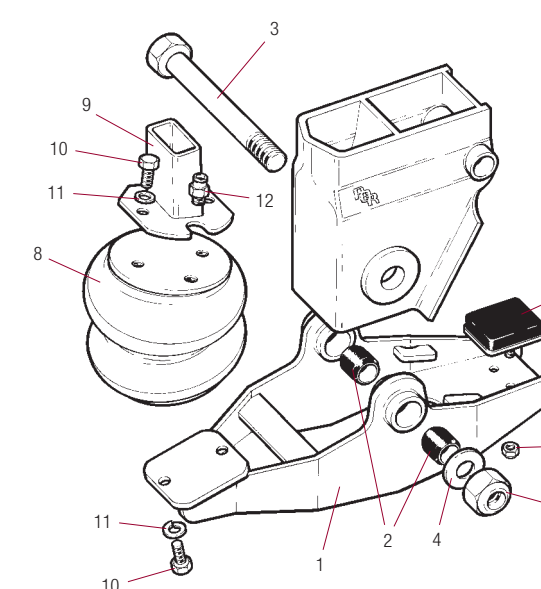

### Dual Side Cradle Lift

Suitable for use with FL9000 and FL9000L Suspensions  
Kit No. 95223188

Item	Description	Part Number
1	Cradle Assembly	21223183
2	Spacer Tube	21223186
3	M24 Form D Washer	99542001
4	Clamp (Top Half)	21223173
5	Clamp (Bottom Half)	21223172
6	Nut, M10	99527005
7	Screw, M10	99518004
8	Spring Washer, M10	99510006
9	Airspring	21222663
10	Screw, M10	99518001
11	Stud Elbow Adaptor	21223053
12	Elbow Adaptor	21223190
13	Bolt, M24	21222231
14	Nut, M24	99527006

### Axle Lift

Suitable for use with FL9000M Suspensions  
M30 Kit No. 75223971  
M24 Kit No. 75223971M24

Item	Description	Part Number
1	Lift Arm c/w bush, M30	21223968
2	Lift Arm c/w bush, M24	21227215
3	Pivot Bush, M30	21223742
4	Pivot Bush, M24	21227205
5	Pivot Bolt, M30	21222662
6	Pivot Bolt, M24	21222333
7	Pivot Washer, M30	99513008
8	Pivot Washer, M24	99513007
9	Pivot Nut, M30	99527003
10	Pivot Nut, M24	99527004
11	Rubber Pad	21227323
12	Nut, M8	21226009
13	Airspring	21221356
14	Airspring Pedestal Assy	See Table
15	Top/Lower Airspring Screw, M10	99518001
16	Top/Lower Airspring Washer, M10	99510006
17	Stud Coupling	21224037