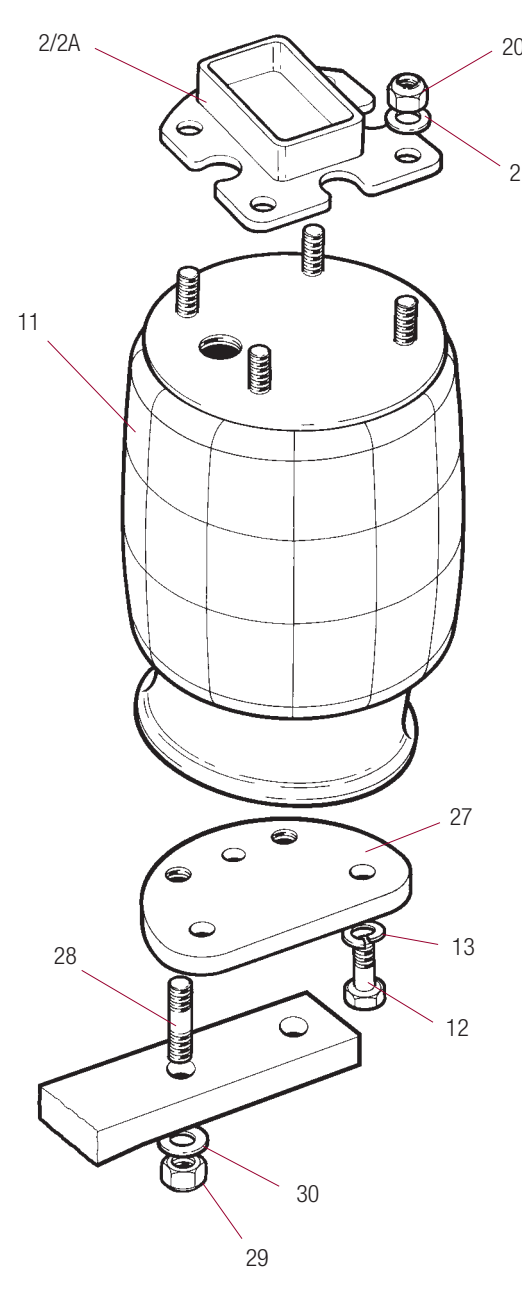

4 Stud Airspring with Offset Support Plate

FL9000HLL and FL9000M Suspensions