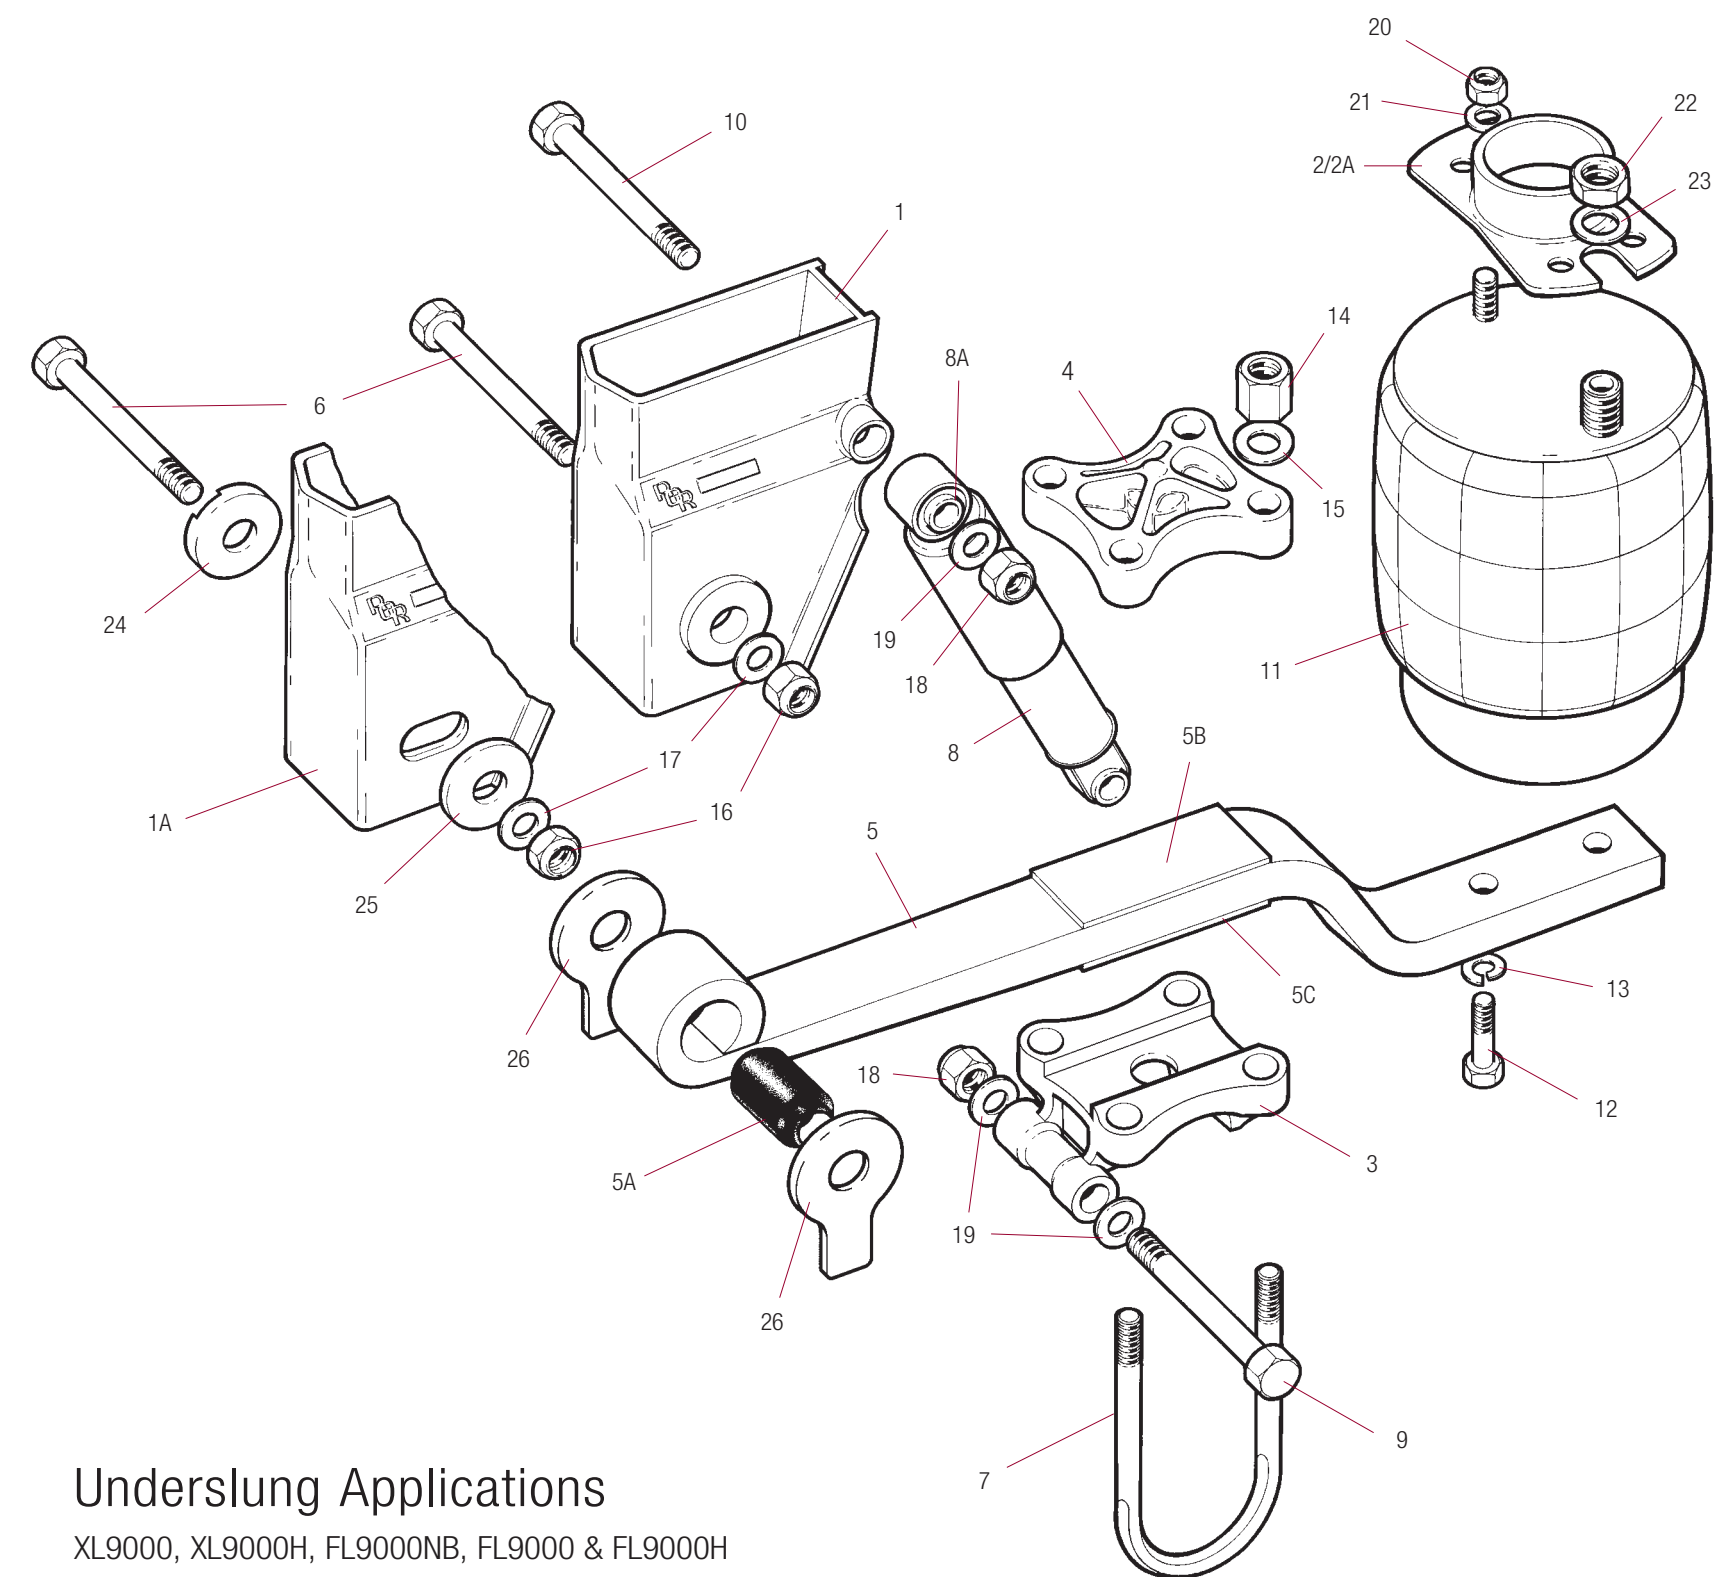

ROR Air Suspensions

Flexlite XL9000 & Flexair FL9000

Underslung Applications

XL9000, XL9000H, FL9000NB, FL9000 & FL9000H