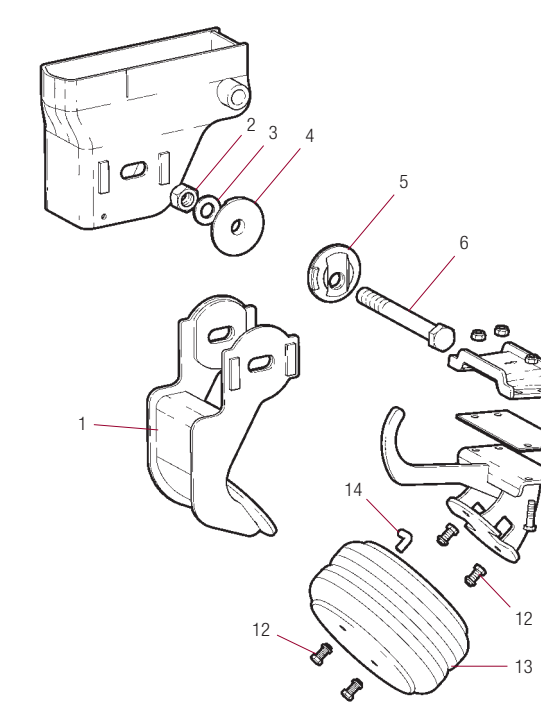

Item	Description	XL9000	XL9000L	XL9000H	XL9000HL	FL9000NB	FL9000	FL9000L	FL9000H	FL9000HL	FL9000HLL	FL9000M
1	Frame Mounting Bracket, Untracked, (Ride Height mm)	-	-	-	-	21224781-83 (310-350)	21222370-74 (375-475)	21221981-88 (200-375) ¹¹	21224639-41 (500-550)	21224637-41 (275-375)	21224636-41 (300-425)	21222717-18 (228-253)
1A	Frame Mounting Bracket, Tracked L/H, (Ride Height mm)	21225133L-36L (375-450)	21225133L-37L (150-250)	21225137L-40L (475-550)	21225133L-37L (250-350)	21224781L-83L (310-350)	21222370L-74L (375-475)	21221981L-88L (200-375) ¹¹	21224639L-41L (500-550)	21224637L-41L (275-375)	21224636L-41L (300-425)	21222717L-18L (228-253)
1A	Frame Mounting Bracket, Tracked R/H, (Ride Height mm)	21225133R-36R (375-450)	21225133R-37R (150-250)	21225137R-40R (475-550)	21225133R-37R (250-350)	21224781R-83R (310-350)	21222370R-74R (375-475)	21221981R-88R (200-375) ¹¹	21224639R-41R (500-550)	21224637R-41R (275-375)	21224636R-41R (300-425)	21222717R-18R (228-253)
1	Frame Mounting Bracket, Untracked, (Ride Height mm)	-	-	-	-	21226414-16 (375-425)	21222735-42 (375-550)	21222736-43 (200-375) ¹¹	-	-	-	21226520-21 (228-253) ¹¹
1A	Frame Mounting Bracket, Tracked L/H, (Ride Height mm)	-	-	-	-	21226414L-16L (375-425)	21222735L-42L (375-550)	21222736L-43L (200-375) ¹¹	-	-	-	21226520L-21L (228-253) ¹¹
1A	Frame Mounting Bracket, Tracked R/H, (Ride Height mm)	-	-	-	-	21227231-32 (450-475)	21222735R-42R (375-550)	21222736R-43R (200-375) ¹¹	-	-	-	21226520R-21R (228-253) ¹¹
1A	Frame Mounting Bracket, Tracked L/H, (Ride Height mm)	-	-	-	-	21227231L-32L (450-475)	21224634-41 (375-550)	21224635-42 (200-375) ¹¹	-	-	-	-
1A	Frame Mounting Bracket, Tracked R/H, (Ride Height mm)	-	-	-	-	21227231R-32R (450-475)	21224634L-41L (375-550)	21224635L-42L (200-375) ¹¹	-	-	-	-
2	Airspring Pedestal Plate, (Ride Height mm)	21222582 (375)	21222582 (150)	21222582 (475)	21222582 (250)	21224614 (350)	21222582-89 (375-550)	21222584-91 (200-375) ¹¹	21222582-84 (500-550)	21222582-86 (275-375)	21221995-00 (300-425)	21222452 (228)
2A	Airspring Pedestal Assembly, (Ride Height mm)	21222583-85 (400-450)	21222583-85 (175-250)	21222583-85 (500-550)	21222583-86 (275-350)	21226421-23 (375-425)	21222582-89 (375-550)	21222584-91 (200-375) ¹¹	21222582-84 (500-550)	21222582-86 (275-375)	21221995-00 (300-425)	21221994 (253)
2A	Airspring Pedestal Assembly, (Ride Height mm)	-	-	-	-	21227233-34 (450-475)	21222399	21222262	21222399	21222262	-	-
3	Spring Seat	21225055	21225054	21225054	21225054	21222399	21222399	21222262	21223999	21222262	21226018	-
4	U Bolt Plate	21225057	21225056	21225057	21225056	2122395N	21222395	21222395	2122395	2122395	21224461 *	21224461 *
4	U Bolt Plate, after April 93, non handed	-	-	-	-	-	-	-	-	-	-	-
4	U Bolt Plate L/H	-	-	-	-	-	-	-	2123646L	21224437	-	-
4	U Bolt Plate R/H	-	-	-	-	-	-	-	2123646R	21224436R	-	-
5	Trailing Arm Assembly, C/W Bush, M30	-	-	-	-	-	21222247	21224376	21224376	21224376	-	21224465 *
5	Trailing Arm Assembly, C/W Bush, M24	-	-	-	-	-	21222247	21227324	21227324	21227324	-	21227323 *
5A	Pivot Bush, M30	21225102	21225102	21225354	21224664	21224664	21222609	21224664	21224664	21224664	21226383	21227323 *
5A	Pivot Bush, M24	21225103	21225103	21225103	21225103	21224663	21222609	21224663	-	-	21226383	21228424
5B	Shim	21225170	21225152	21225170	21225170	21222330	21222609	21222330	21222330	21222330	21226383	21228424
5C	Shim	21225152	21225170	21225152	21225170	21222329	21222330	21222329	21222330	21222330	21226383	21228424
5D	Bolt	21225152	21225170	21225152	21225170	21222329	21222329	21222329	21222906	21222329	21226383	21228424
5E	Nut	-	-	-	-	-	-	-	-	-	-	21224037
6	Pivot Bolt, M30	-	-	-	-	-	21222234	21222234	-	-	21222234	-
6	Pivot Bolt, M24	-	-	-	-	-	21222234	21222234	-	-	21222234	-
7	U Bolt	21225151	21225151	21225151	21225151	21223928	21223928	21223928	21222230	21222230	21223928	21223928
8	Damper	21225104	21225104	21225104	21225104	21224778	21224778	21224745	21224745	21224745	21224034	21224034
8A	Damper Bush	-	-	-	-	DBK2	DBK2	DBK2	DBK2	DBK2	DBK1	DBK1
9	Damper Bolt - Bottom	21225154	21225154	21225154	21225154	21222231	21222231	21222231	-	21222230	21222230	21222230
10	Damper Bolt - Top	21225154	21225154	21225154	21225154	21222231	21222231	21222231	21222231	21222231	21222231	21222231
11	Airspring	2122442FS	2122442FS	2122442FS	2122442FS	2122442FS	2122442FS	2122442FS	2122442FS	2122442FS	2122673FS	2122673FS
12	Bolt	99526002	99526002	99526002	99526002	99526002	99526002	99526002	99526002	99526002	99526000	99526000
13	Washer	99510003	99510003	99510003	99510003	99510003	99510003	99510003	99510003	99510003	99510003	99510003
14	U Bolt Nut	21222243	21222243	21222243	21222243	21222243	21222243	21222243	21222243	21222243	21222243	21222243