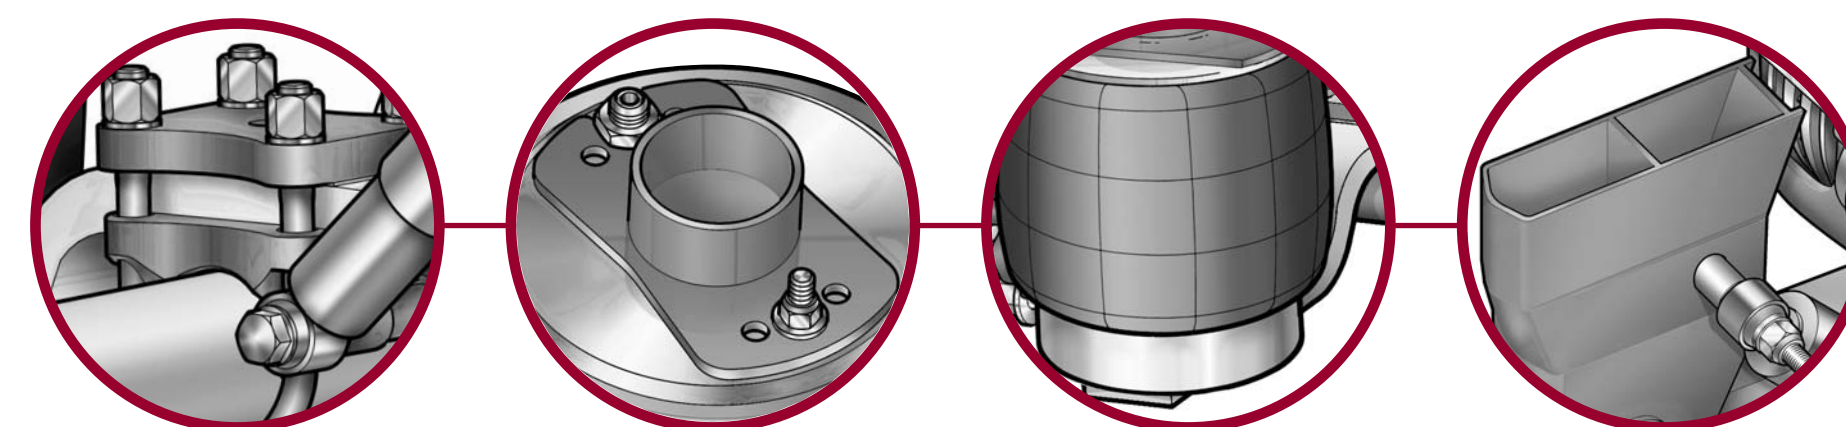

ROR Air Suspensions

Flexlite XL9000 & Flexair FL9000

Underslung Applications

XL9000, XL9000H, FL9000NB, FL9000 & FL9000H