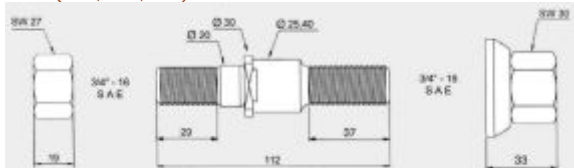

AXLE COMPONENTS NKW - BUS - TRAILERS

DAF – IVECO – MERCEDES – MAN – RVI – SCAVIA – VOLVO – BPW – FRUEHAUF – SAF - ROR

search
in fulltext

VOLVO (F84,N10,B54)

OEM 01922413-3 0192122-0 0021668-9