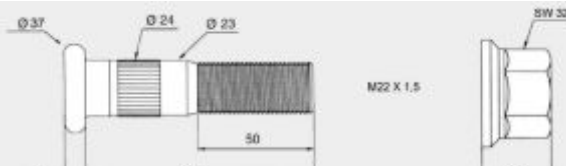

ROR DOUBLE WHEEL DISC

OEM 2102977

21203099