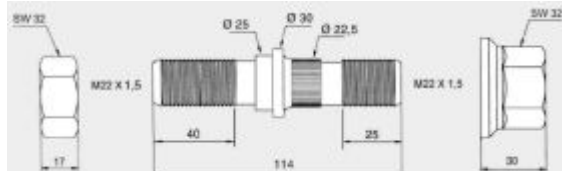

TRAILOR DOUBLE WHEEL DISC

OEM (21149)

(21406)

(21176)