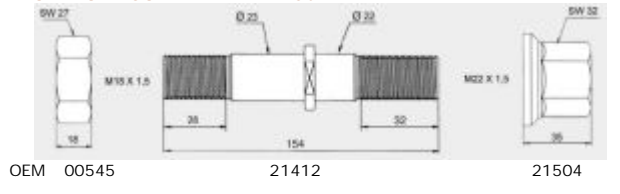

FRUEHAUF DOUBLE WHEEL DISC