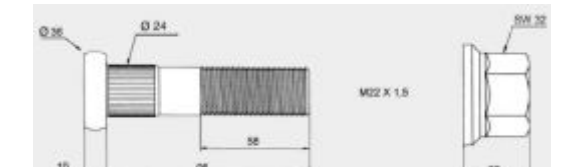

ROR

OEM 21220969

21203099