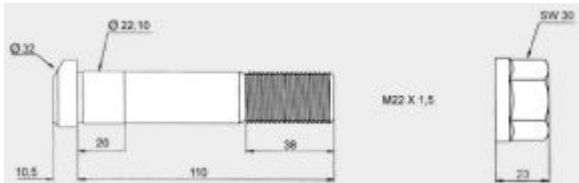

AXLE COMPONENTS NKW - BUS - TRAILERS

DAF – IVECO – MERCEDES – MAN – RVI – SCAVIA – VOLVO – BPW – FRUEHAUF – SAF - ROR

search
in fulltext

MERCEDES

OEM 3814010771

074361022205