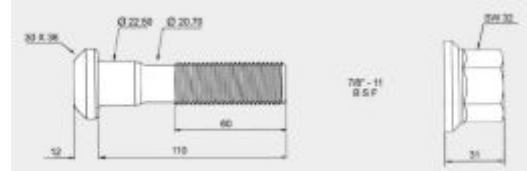

SCANIA ALUMINIUM WHEEL DISC

OEM (21396)

318690-5