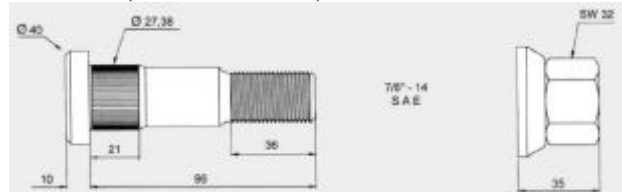

VOLVO REAR (F88,F89,F7,F10,F12)

OEM 6852474-3

0943491-1