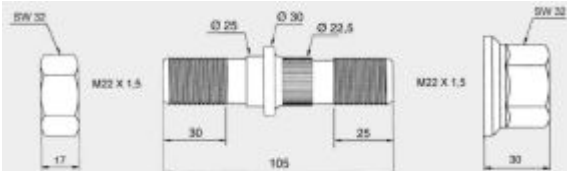

TRAILOR SIMPLE WHEEL DISC

OEM (21149)

(21405)

(21176)